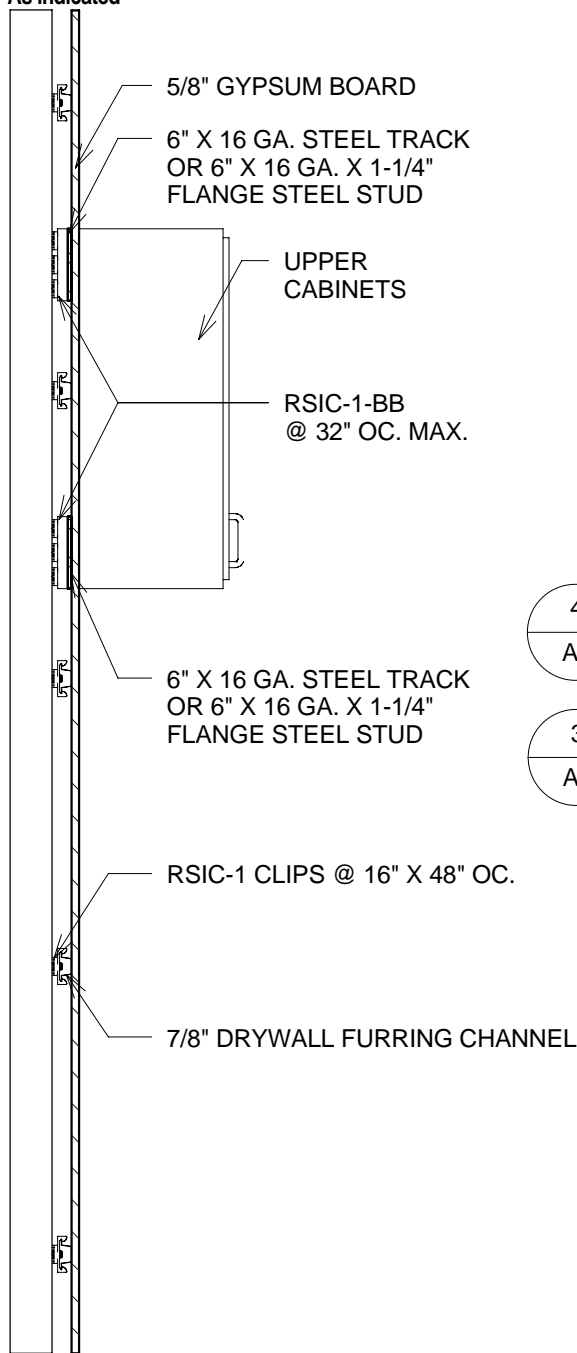

A1 ISOMETRIC VIEW - CABINETS (RSIC-1-BB)

SCALE: 1/2" = 1'-0"

A2 ISOMETRIC VIEW - DISPLAY BOARD (RSIC-1-BB)

SCALE: 1/2" = 1'-0"

A3 RSIC-1-BACKING BASE (RSIC-1-BB)

SCALE: As indicated

1 WALL SECTION
3/4" = 1'-0"

2 WALL SECTION
3/4" = 1'-0"

5 RSIC-1-BB
3" = 1'-0"

6 RSIC-1-BB
3" = 1'-0"

4 ENLARGED DETAIL
3" = 1'-0"

3 ENLARGED DETAIL
3" = 1'-0"