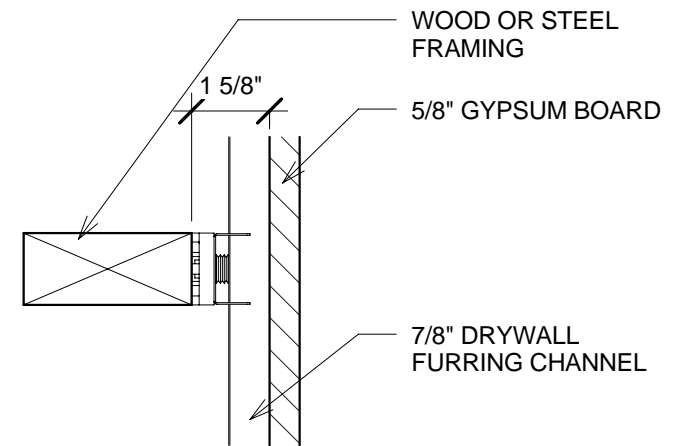

A1 ISOMETRIC VIEW - CABINETS (RSIC-1-BB)

SCALE: 1/2" = 1'-0"

A2 ISOMETRIC VIEW - DISPLAY BOARD (RSIC-1-BB)

SCALE: 1/2" = 1'-0"

A3 RSIC-1-BACKING BASE (RSIC-1-BB)

SCALE: As indicated

1 WALL SECTION
3/4" = 1'-0"

2 WALL SECTION
3/4" = 1'-0"

5 RSIC-1-BB
3" = 1'-0"

6 RSIC-1-BB
3" = 1'-0"

4 ENLARGED DETAIL
3" = 1'-0"

3 ENLARGED DETAIL
3" = 1'-0"