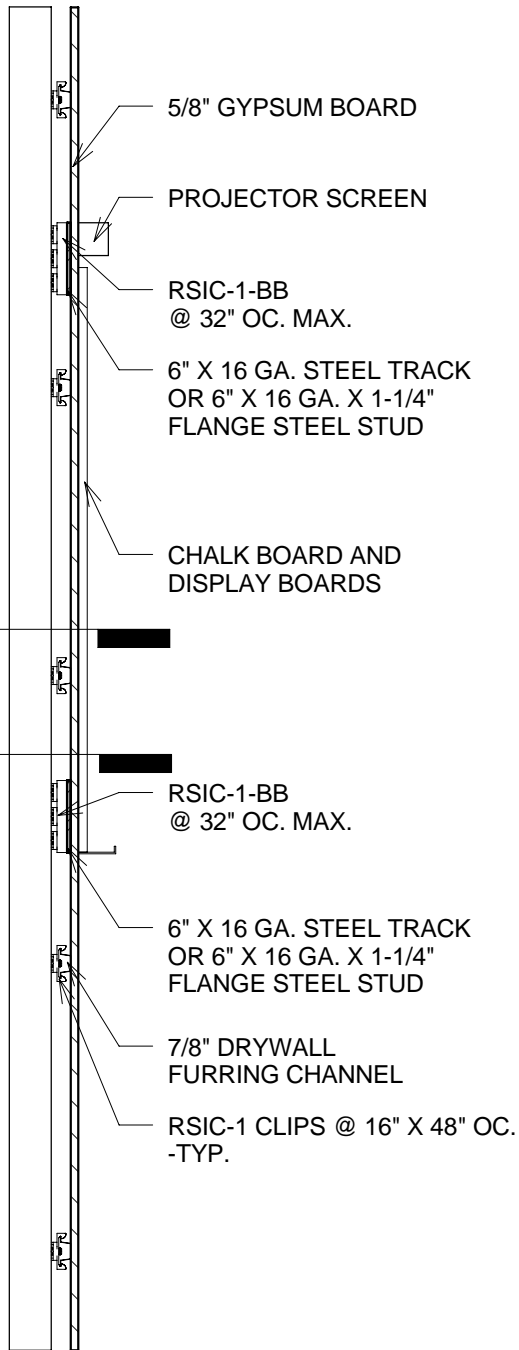

A1 ISOMETRIC VIEW - CABINETS (RSIC-1-BB)

SCALE: 1/2" = 1'-0"

A2 ISOMETRIC VIEW - DISPLAY BOARD (RSIC-1-BB)

SCALE: 1/2" = 1'-0"

A3 RSIC-1-BACKING BASE (RSIC-1-BB)

SCALE: As indicated

1 WALL SECTION
3/4" = 1'-0"

2 WALL SECTION
3/4" = 1'-0"

5 RSIC-1-BB
3" = 1'-0"

6 RSIC-1-BB
3" = 1'-0"

4 ENLARGED DETAIL
3" = 1'-0"

3 ENLARGED DETAIL
3" = 1'-0"