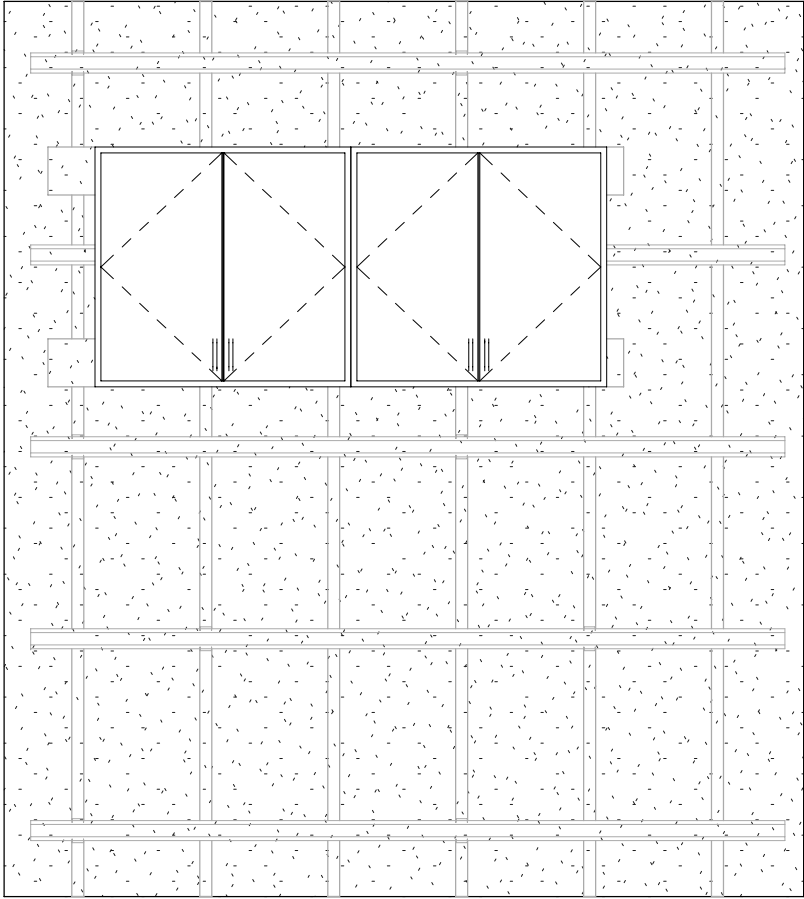

A1 ISOMETRIC VIEW - CABINETS (RSIC-1-BB)

SCALE: 1/2" = 1'-0"

A2 ISOMETRIC VIEW - DISPLAY BOARD (RSIC-1-BB)

SCALE: 1/2" = 1'-0"

A3 RSIC-1-BACKING BASE (RSIC-1-BB)

SCALE: As indicated

1 WALL SECTION
3/4" = 1'-0"

2 WALL SECTION
3/4" = 1'-0"

5 RSIC-1-BB
3" = 1'-0"

6 RSIC-1-BB
3" = 1'-0"

4 ENLARGED DETAIL
3" = 1'-0"

3 ENLARGED DETAIL
3" = 1'-0"