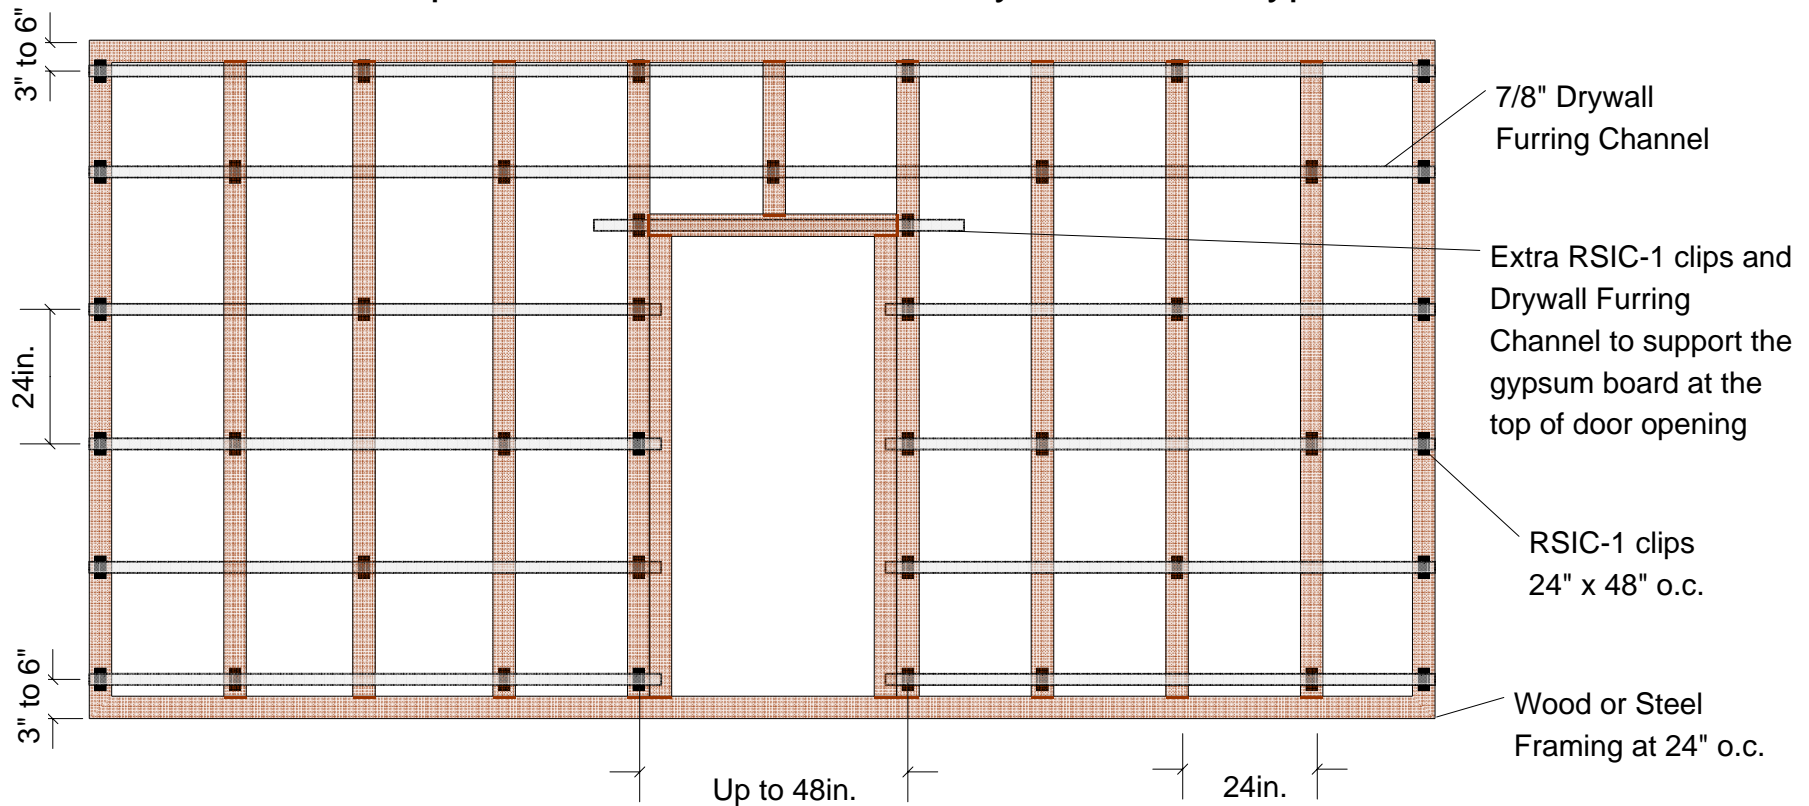

PAC International, Inc. RSIC-1 Door Detail

RSIC-1 Door Opening Detail

RSIC-1 clips at 24" x 48" o.c. 1 or 2 Layers of 5/8" Gypsum Board

PAC International, Inc. (866) 774-2100
www.pac-intl.com - info@pac-intl.com