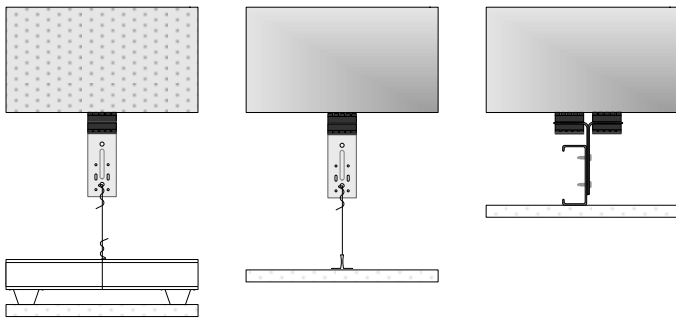

RISC-DC04X2 HD/DD

The **RISC-DC04X2 HD/DD** is a heavy duty universal and versatile product. One common use is to decouple wall systems. The design of the RISC-DC04X2 HD/DD can be used in new construction or retrofit. The RISC-DC04X2 HD/DD is very strong for use when heavier items need to be acoustically decoupled for noise isolation.

Wood
Steel
Metal Deck

Steel
Condo
Commercial

Apartment
Retail
Conference Rooms

Recording Studio
Home Theater
Commercial theater

RISC-DC04X2 HD/DD specifications:

Made in the USA	YES
Acoustical design load:	144 lbs
Total deflection	3 mm
Double deflection	YES
Made with Recycled content	YES
Cryo low VOC treated	YES
Adjustable	YES
Cavity min	4-1/2"
Cavity Max	Var.
Adjustment limit	Var.
Use on Ceilings	YES
Use on walls	YES
New Construction	YES
Retro Fit	YES