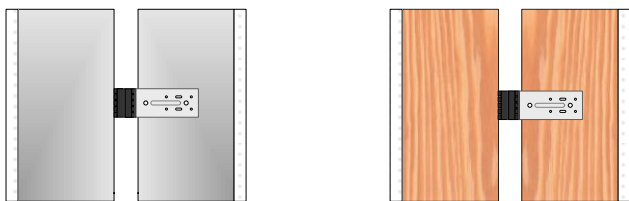

RISC-DC04X2 HD/DD

The **RISC-DC04X2 HD/DD** is a heavy duty universal and versatile product. One common use is to decouple wall systems. The design of the RISC-DC04X2 HD/DD can be used in new construction or retrofit. The RISC-DC04X2 HD/DD is very strong for use when heavier items need to be acoustically decoupled for noise isolation.

Wood
Steel
Metal Deck

Steel
Condo
Commercial

Apartment
Retail
Conference Rooms

Recording Studio
Home Theater
Commercial theater

RISC-DC04X2 HD/DD specifications:

Made in the USA	YES
Acoustical design load:	144 lbs
Total deflection	3 mm
Double deflection	YES
Made with Recycled content	YES
Cryo low VOC treated	YES
Adjustable	YES
Cavity min	4-1/2"
Cavity Max	Var.
Adjustment limit	Var.
Use on Ceilings	YES
Use on walls	YES
New Construction	YES
Retro Fit	YES