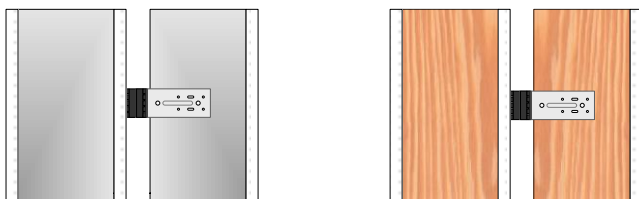

RISC-DC04X2 HD/DD

The **RISC-DC04X2 HD/DD** is a heavy duty universal and versatile product. One common use is to decouple wall systems. The design of the RISC-DC04X2 HD/DD can be used in new construction or retrofit. The RISC-DC04X2 HD/DD is very strong for use when heavier items need to be acoustically decoupled for noise isolation.

Wood
Steel
Metal Deck

Steel
Condo
Commercial

Apartment
Retail
Conference Rooms

Recording Studio
Home Theater
Commercial theater

RISC-DC04X2 HD/DD specifications:

Made in the USA	YES
Acoustical design load:	144 lbs
Total deflection	3 mm
Double deflection	YES
Made with Recycled content	YES
Cryo low VOC treated	YES
Adjustable	YES
Cavity min	4-1/2"
Cavity Max	Var.
Adjustment limit	Var.
Use on Ceilings	YES
Use on walls	YES
New Construction	YES
Retro Fit	YES