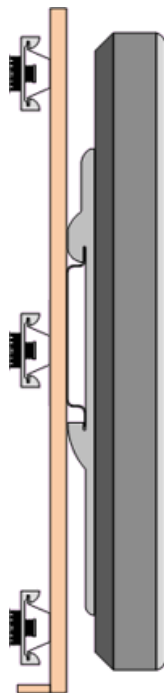

### RSIC-FS

The RSIC-Flat Screen Isolation system decouples the TV from the wall and from vibrations. The New flat TV's create roughly the same amount of noise out the back of the television as the front resulting in unhappy neighbors. Even though the speakers are small and seem too weak to cause any trouble, the proximity to the wall gives the small speakers much more power than most walls can acoustically stop. The RSIC-FS system decouples and reflects the noise back into the intended room reducing the noise in the adjacent space.

Wood
Steel
Metal Deck

Steel
Condo
Commercial

Apartment
Retail
Conference Rooms

Recording Studio
Home Theater
Commercial theater

Up to 37 Inches

Up to 60 Inches

### RSIC-FS specifications:

Made in the USA	YES
Acoustical design load:	120 lb or 200 lb
Total deflection	3 mm
Double deflection	YES
Made with Recycled content	YES
Cryo low VOC treated	YES
Adjustable	NO
Cavity min	1-5/8"
Cavity Max	1-5/8"
Adjustment limit	N/A
Use on Ceilings	NO
Use on walls	YES
New Construction	YES
Retro Fit	YES