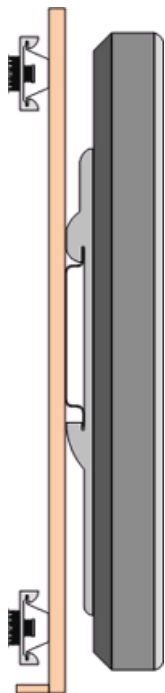

### RSIC-FS

The RSIC-Flat Screen Isolation system decouples the TV from the wall and from vibrations. The New flat TV's create roughly the same amount of noise out the back of the television as the front resulting in unhappy neighbors. Even though the speakers are small and seem too weak to cause any trouble, the proximity to the wall gives the small speakers much more power than most walls can acoustically stop. The RSIC-FS system decouples and reflects the noise back into the intended room reducing the noise in the adjacent space.

Wood
Steel
Metal Deck

Steel
Condo
Commercial

Apartment
Retail
Conference Rooms

Recording Studio
Home Theater
Commercial theater

Up to 37 Inches

Up to 60 Inches

### RSIC-FS specifications:

Made in the USA	YES
Acoustical design load:	120 lb or 200 lb
Total deflection	3 mm
Double deflection	YES
Made with Recycled content	YES
Cryo low VOC treated	YES
Adjustable	NO
Cavity min	1-5/8"
Cavity Max	1-5/8"
Adjustment limit	N/A
Use on Ceilings	NO
Use on walls	YES
New Construction	YES
Retro Fit	YES